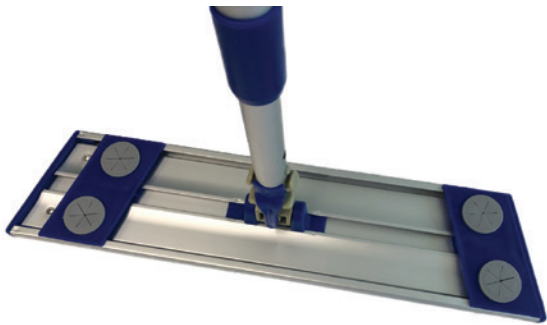

Accessories | Domestic

80% Polyester 20% Polyamide, highly efficient dry or damp to remove dust.

Item	Description	Case pack
MF18FRAME	18" Micro Fiber Frame	12 ea
MFBRHNDL	Brushed Aluminum Telescopic Handle	12 ea
MICROCOMBO	Economy Combo (1 18" Frame & 1 Handle)	12 ea